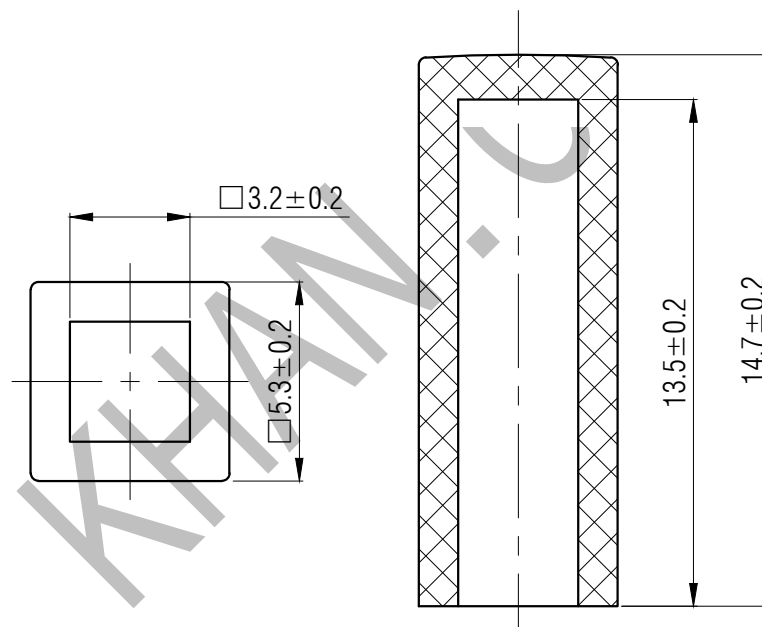

SWITCH CAP
P/N:SC422

Professional Manufacturer Since 2000

Materials ABS

Color Black
(OEM AVAILABLE)

Packaging

Bulk Package

Inner Package: Plastic bag

Outer Package: Carton

| | | | |
|-----------|------|--|------------|
| VERSION | | PROJECTION | DESIGN |
| KH14FE22E | | | |
| SCALE | SIZE |  Dimensions are shown:mm(inches) | DRAWN |
| 5:1 | A4 | | 2016.10.19 |